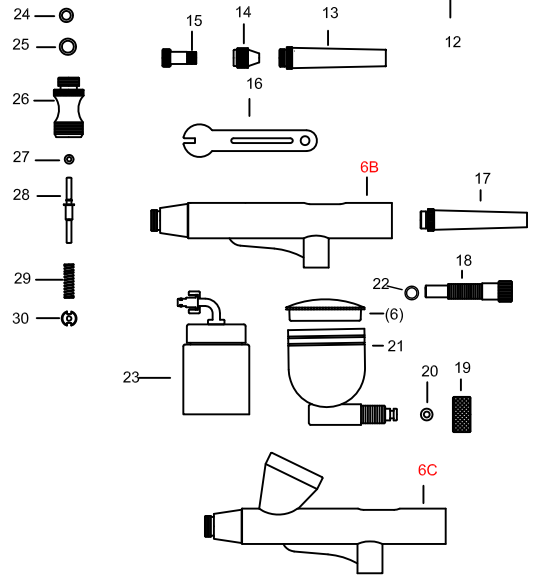

PARTS DETAILS

G65

#	Part Description	Part#	G22	SB84	G34	S68	G44	S62
1	Needle Cap		■	■	■	×	×	×
2	Nozzle Cap		■	■	■	×	×	×
3	O-Ring for Nozzle Cap		■	■	■	×	×	×
4	Nozzle		■	■	■	×	×	×
5	O-Ring		■	■	■	×	×	×
6	Lid for Color Cup		■	×	×	×	×	×
7	Operation Lever		■	■	■	×	×	×
6A	Airbrush Body		■	×	×	×	×	×
6B	Airbrush Body		×	■	×	×	×	×
6C	Airbrush Body		×	×	×	×	×	×
6D	Airbrush Body		×	×	×	■	×	×
6E	Airbrush Body		×	×	×	×	■	×
6F	Airbrush Body		×	×	×	×	×	■
8	O-Ring		■	■	■	×	×	×
9	Needle Guide		■	■	■	×	×	×
10	Needle Chucking Guide		■	■	■	×	×	×
11	Spring		■	■	■	×	×	×
12	Needle		■	■	×	×	×	×
13	Standard-Handle Adjusting		■	×	×	×	×	×
14	Needle Chucking Net		■	■	■	×	×	×
15	Spring Case		■	■	■	×	×	×
16	Nozzle Spanner		■	■	■	×	×	×
17	Standard-Handle Adjusting		×	■	■	×	×	×
18	Adjusting Screw		×	■	■	×	×	×
19	Nut for color cup		×	■	×	×	×	×
20	O-Ring		×	■	×	×	×	×
21	Color Cup		×	■	×	×	×	×
22	O-Ring		×	■	■	×	×	×
23	Glass Jar		×	■	×	×	×	×
24	Lever Guide O-Ring		■	■	■	×	×	×
25	Valve O-Ring		■	■	■	×	×	×
26	Valve Body		■	■	■	×	×	×
27	Valve Rod O-Ring		■	■	■	×	×	×
28	Valve Rod		■	■	■	×	×	×
29	Valve Spring		■	■	■	×	×	×
30	Valve Screw		■	■	■	■	×	×
31	Protective Cap		×	×	×	■	×	×
32	Air Cap		×	×	×	■	×	×
33	O-Ring		×	×	×	■	×	×
34	Nozzle		×	×	×	■	×	×
35	O-Ring		×	×	×	■	×	×
36	Air Cap Body		×	×	×	■	×	×
37	O-Ring		×	×	×	■	×	×
38	Adjustment Screw		×	×	×	■	×	×
39	Finger lever		×	×	×	■	×	×
40	Standard-Handle Adjusting		×	×	×	■	×	×
41	O-Ring		×	×	×	■	×	×
42	O-Ring		×	×	×	■	×	×
43	Valve Body		×	×	×	■	×	×
44	Valve Rod		×	×	×	■	×	×
45	Valve Rod O-Ring		×	×	×	■	×	×
46	Valve Spring		×	×	×	■	×	×
47	Valve Screw		×	×	×	■	×	×
48	Needle		×	×	×	■	×	×
49	Head Cap Spanner		×	×	×	■	×	×
50	22 cc Glass jar assembly		×	×	×	■	×	×