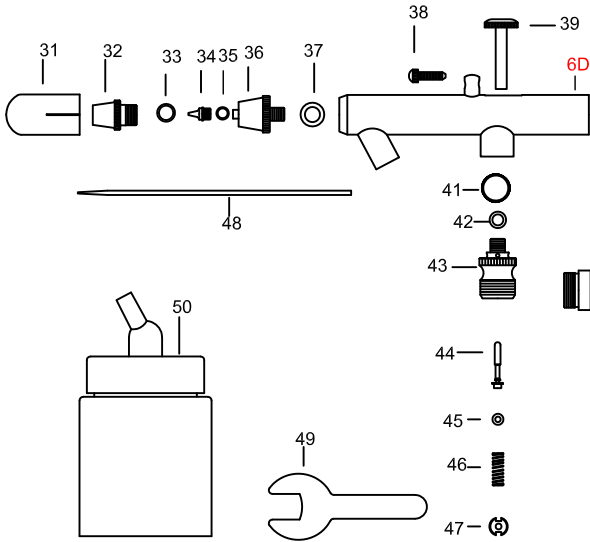

PARTS DETAILS

G65

#	Part Description	Part#	G22	SB84	G34	S68	G44	S62
1	Needle Cap		■	■	■	×	×	×
2	Nozzle Cap		■	■	■	×	×	×
3	O-Ring for Nozzle Cap		■	■	■	×	×	×
4	Nozzle		■	■	■	×	×	×
5	O-Ring		■	■	■	×	×	×
6	Lid for Color Cup		■	×	×	×	×	×
7	Operation Lever		■	■	■	×	×	×
6A	Airbrush Body		■	×	×	×	×	×
6B	Airbrush Body		×	■	×	×	×	×
6C	Airbrush Body		×	×	×	×	×	×
6D	Airbrush Body		×	×	×	■	×	×
6E	Airbrush Body		×	×	×	×	■	×
6F	Airbrush Body		×	×	×	×	×	■
8	O-Ring		■	■	■	×	×	×
9	Needle Guide		■	■	■	×	×	×
10	Needle Chucking Guide		■	■	■	×	×	×
11	Spring		■	■	■	×	×	×
12	Needle		■	■	×	×	×	×
13	Standard-Handle Adjusting		■	×	×	×	×	×
14	Needle Chucking Net		■	■	■	×	×	×
15	Spring Case		■	■	■	×	×	×
16	Nozzle Spanner		■	■	■	×	×	×
17	Standard-Handle Adjusting		×	■	■	×	×	×
18	Adjusting Screw		×	■	■	×	×	×
19	Nut for color cup		×	■	×	×	×	×
20	O-Ring		×	■	×	×	×	×
21	Color Cup		×	■	×	×	×	×
22	O-Ring		×	■	■	×	×	×
23	Glass Jar		×	■	×	×	×	×
24	Lever Guide O-Ring		■	■	■	×	×	×
25	Valve O-Ring		■	■	■	×	×	×
26	Valve Body		■	■	■	×	×	×
27	Valve Rod O-Ring		■	■	■	×	×	×
28	Valve Rod		■	■	■	×	×	×
29	Valve Spring		■	■	■	×	×	×
30	Valve Screw		■	■	■	■	×	×
31	Protective Cap		×	×	×	■	×	×
32	Air Cap		×	×	×	■	×	×
33	O-Ring		×	×	×	■	×	×
34	Nozzle		×	×	×	■	×	×
35	O-Ring		×	×	×	■	×	×
36	Air Cap Body		×	×	×	■	×	×
37	O-Ring		×	×	×	■	×	×
38	Adjustment Screw		×	×	×	■	×	×
39	Finger lever		×	×	×	■	×	×
40	Standard-Handle Adjusting		×	×	×	■	×	×
41	O-Ring		×	×	×	■	×	×
42	O-Ring		×	×	×	■	×	×
43	Valve Body		×	×	×	■	×	×
44	Valve Rod		×	×	×	■	×	×
45	Valve Rod O-Ring		×	×	×	■	×	×
46	Valve Spring		×	×	×	■	×	×
47	Valve Screw		×	×	×	■	×	×
48	Needle		×	×	×	■	×	×
49	Head Cap Spanner		×	×	×	■	×	×
50	22 cc Glass jar assembly		×	×	×	■	×	×