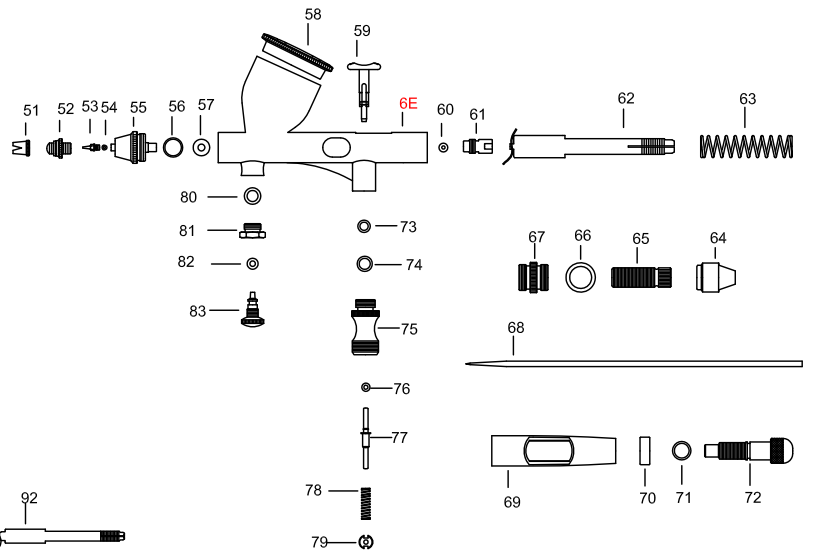

PARTS DETAILS

G65

#	Part Description	Part#	G22	SB84	G34	S68	G44	S62
1	Needle Cap		■	■	■	×	×	×
2	Nozzle Cap		■	■	■	×	×	×
3	O-Ring for Nozzle Cap		■	■	■	×	×	×
4	Nozzle		■	■	■	×	×	×
5	O-Ring		■	■	■	×	×	×
6	Lid for Color Cup		■	×	×	×	×	×
7	Operation Lever		■	■	■	×	×	×
6A	Airbrush Body		■	×	×	×	×	×
6B	Airbrush Body		×	■	×	×	×	×
6C	Airbrush Body		×	×	×	×	×	×
6D	Airbrush Body		×	×	×	■	×	×
6E	Airbrush Body		×	×	×	×	■	×
6F	Airbrush Body		×	×	×	×	×	■
8	O-Ring		■	■	■	×	×	×
9	Needle Guide		■	■	■	×	×	×
10	Needle Chucking Guide		■	■	■	×	×	×
11	Spring		■	■	■	×	×	×
12	Needle		■	■	×	×	×	×
13	Standard-Handle Adjusting		■	×	×	×	×	×
14	Needle Chucking Net		■	■	■	×	×	×
15	Spring Case		■	■	■	×	×	×
16	Nozzle Spanner		■	■	■	×	×	×
17	Standard-Handle Adjusting		×	■	■	×	×	×
18	Adjusting Screw		×	■	■	×	×	×
19	Nut for color cup		×	■	×	×	×	×
20	O-Ring		×	■	×	×	×	×
21	Color Cup		×	■	×	×	×	×
22	O-Ring		×	■	■	×	×	×
23	Glass Jar		×	■	×	×	×	×
24	Lever Guide O-Ring		■	■	■	×	×	×
25	Valve O-Ring		■	■	■	×	×	×
26	Valve Body		■	■	■	×	×	×
27	Valve Rod O-Ring		■	■	■	×	×	×
28	Valve Rod		■	■	■	×	×	×
29	Valve Spring		■	■	■	×	×	×
30	Valve Screw		■	■	■	■	×	×
31	Protective Cap		×	×	×	■	×	×
32	Air Cap		×	×	×	■	×	×
33	O-Ring		×	×	×	■	×	×
34	Nozzle		×	×	×	■	×	×
35	O-Ring		×	×	×	■	×	×
36	Air Cap Body		×	×	×	■	×	×
37	O-Ring		×	×	×	■	×	×
38	Adjustment Screw		×	×	×	■	×	×
39	Finger lever		×	×	×	■	×	×
40	Standard-Handle Adjusting		×	×	×	■	×	×
41	O-Ring		×	×	×	■	×	×
42	O-Ring		×	×	×	■	×	×
43	Valve Body		×	×	×	■	×	×
44	Valve Rod		×	×	×	■	×	×
45	Valve Rod O-Ring		×	×	×	■	×	×
46	Valve Spring		×	×	×	■	×	×
47	Valve Screw		×	×	×	■	×	×
48	Needle		×	×	×	■	×	×
49	Head Cap Spanner		×	×	×	■	×	×
50	22 cc Glass jar assembly		×	×	×	■	×	×