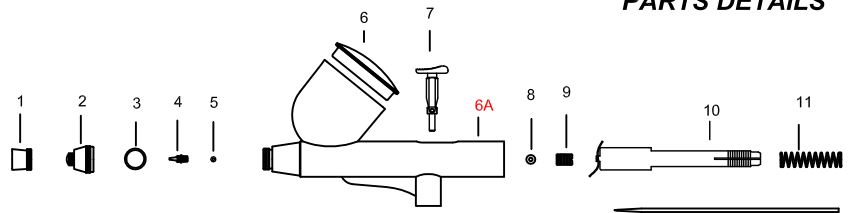

PARTS DETAILS

G65

#	Part Description	Part#	G22	SB84	G34	S68	G44	S62
1	Needle Cap		■	■	■	×	×	×
2	Nozzle Cap		■	■	■	×	×	×
3	O-Ring for Nozzle Cap		■	■	■	×	×	×
4	Nozzle		■	■	■	×	×	×
5	O-Ring		■	■	■	×	×	×
6	Lid for Color Cup		■	×	×	×	×	×
7	Operation Lever		■	■	■	×	×	×
6A	Airbrush Body		■	×	×	×	×	×
6B	Airbrush Body		×	■	×	×	×	×
6C	Airbrush Body		×	×	×	×	×	×
6D	Airbrush Body		×	×	×	■	×	×
6E	Airbrush Body		×	×	×	×	■	×
6F	Airbrush Body		×	×	×	×	×	■
8	O-Ring		■	■	■	×	×	×
9	Needle Guide		■	■	■	×	×	×
10	Needle Chucking Guide		■	■	■	×	×	×
11	Spring		■	■	■	×	×	×
12	Needle		■	■	×	×	×	×
13	Standard-Handle Adjusting		■	×	×	×	×	×
14	Needle Chucking Net		■	■	■	×	×	×
15	Spring Case		■	■	■	×	×	×
16	Nozzle Spanner		■	■	■	×	×	×
17	Standard-Handle Adjusting		×	■	■	×	×	×
18	Adjusting Screw		×	■	■	×	×	×
19	Nut for color cup		×	■	×	×	×	×
20	O-Ring		×	■	×	×	×	×
21	Color Cup		×	■	×	×	×	×
22	O-Ring		×	■	■	×	×	×
23	Glass Jar		×	■	×	×	×	×
24	Lever Guide O-Ring		■	■	■	×	×	×
25	Valve O-Ring		■	■	■	×	×	×
26	Valve Body		■	■	■	×	×	×
27	Valve Rod O-Ring		■	■	■	×	×	×
28	Valve Rod		■	■	■	×	×	×
29	Valve Spring		■	■	■	×	×	×
30	Valve Screw		■	■	■	■	×	×
31	Protective Cap		×	×	×	■	×	×
32	Air Cap		×	×	×	■	×	×
33	O-Ring		×	×	×	■	×	×
34	Nozzle		×	×	×	■	×	×
35	O-Ring		×	×	×	■	×	×
36	Air Cap Body		×	×	×	■	×	×
37	O-Ring		×	×	×	■	×	×
38	Adjustment Screw		×	×	×	■	×	×
39	Finger lever		×	×	×	■	×	×
40	Standard-Handle Adjusting		×	×	×	■	×	×
41	O-Ring		×	×	×	■	×	×
42	O-Ring		×	×	×	■	×	×
43	Valve Body		×	×	×	■	×	×
44	Valve Rod		×	×	×	■	×	×
45	Valve Rod O-Ring		×	×	×	■	×	×
46	Valve Spring		×	×	×	■	×	×
47	Valve Screw		×	×	×	■	×	×
48	Needle		×	×	×	■	×	×
49	Head Cap Spanner		×	×	×	■	×	×
50	22 cc Glass jar assembly		×	×	×	■	×	×