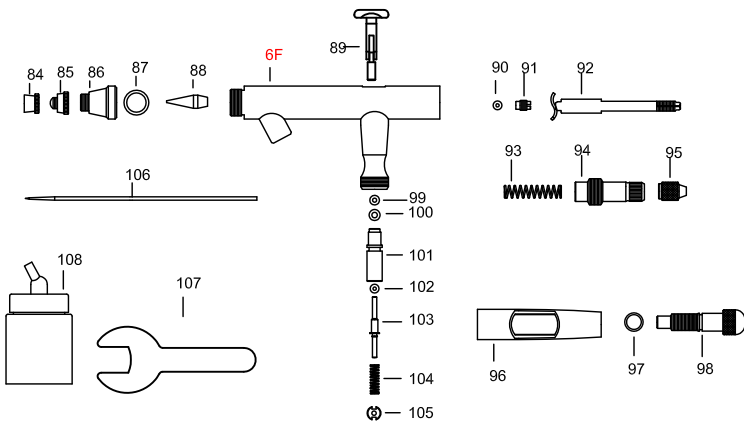

PARTS DETAILS

G65

#	Part Description	Part#	G22	SB84	G34	S68	G44	S62
1	Needle Cap		■	■	■	×	×	×
2	Nozzle Cap		■	■	■	×	×	×
3	O-Ring for Nozzle Cap		■	■	■	×	×	×
4	Nozzle		■	■	■	×	×	×
5	O-Ring		■	■	■	×	×	×
6	Lid for Color Cup		■	×	×	×	×	×
7	Operation Lever		■	■	■	×	×	×
6A	Airbrush Body		■	×	×	×	×	×
6B	Airbrush Body		×	■	×	×	×	×
6C	Airbrush Body		×	×	×	×	×	×
6D	Airbrush Body		×	×	×	■	×	×
6E	Airbrush Body		×	×	×	×	■	×
6F	Airbrush Body		×	×	×	×	×	■
8	O-Ring		■	■	■	×	×	×
9	Needle Guide		■	■	■	×	×	×
10	Needle Chucking Guide		■	■	■	×	×	×
11	Spring		■	■	■	×	×	×
12	Needle		■	■	×	×	×	×
13	Standard-Handle Adjusting		■	×	×	×	×	×
14	Needle Chucking Net		■	■	■	×	×	×
15	Spring Case		■	■	■	×	×	×
16	Nozzle Spanner		■	■	■	×	×	×
17	Standard-Handle Adjusting		×	■	■	×	×	×
18	Adjusting Screw		×	■	■	×	×	×
19	Nut for color cup		×	■	×	×	×	×
20	O-Ring		×	■	×	×	×	×
21	Color Cup		×	■	×	×	×	×
22	O-Ring		×	■	■	×	×	×
23	Glass Jar		×	■	×	×	×	×
24	Lever Guide O-Ring		■	■	■	×	×	×
25	Valve O-Ring		■	■	■	×	×	×
26	Valve Body		■	■	■	×	×	×
27	Valve Rod O-Ring		■	■	■	×	×	×
28	Valve Rod		■	■	■	×	×	×
29	Valve Spring		■	■	■	×	×	×
30	Valve Screw		■	■	■	■	×	×
31	Protective Cap		×	×	×	■	×	×
32	Air Cap		×	×	×	■	×	×
33	O-Ring		×	×	×	■	×	×
34	Nozzle		×	×	×	■	×	×
35	O-Ring		×	×	×	■	×	×
36	Air Cap Body		×	×	×	■	×	×
37	O-Ring		×	×	×	■	×	×
38	Adjustment Screw		×	×	×	■	×	×
39	Finger lever		×	×	×	■	×	×
40	Standard-Handle Adjusting		×	×	×	■	×	×
41	O-Ring		×	×	×	■	×	×
42	O-Ring		×	×	×	■	×	×
43	Valve Body		×	×	×	■	×	×
44	Valve Rod		×	×	×	■	×	×
45	Valve Rod O-Ring		×	×	×	■	×	×
46	Valve Spring		×	×	×	■	×	×
47	Valve Screw		×	×	×	■	×	×
48	Needle		×	×	×	■	×	×
49	Head Cap Spanner		×	×	×	■	×	×
50	22 cc Glass jar assembly		×	×	×	■	×	×