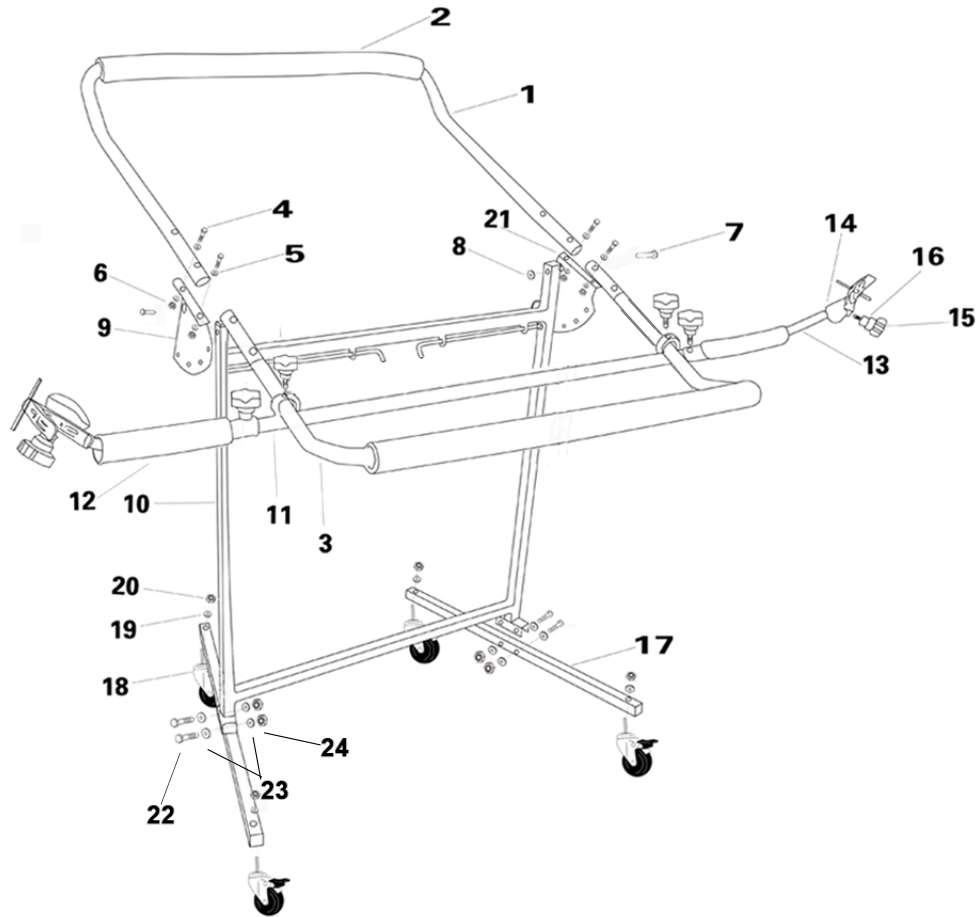

Adjustable Bumper Stand TCP ABS-215

General Safety Information

1. Not for use by unauthorized persons and minors.
2. Not to be used as a climbing frame or anchor point.
3. Tie back long hair and avoid wearing loose clothing when using this tool.
4. Use on a stable, level and dry surface.
5. Keep your work area clean and tidy at all times.

PARTS BREAKDOWN

PART LIST

Ref.	Description	Q'ty	Ref.	Description	Q'ty
1	Front Cradle Tube	1	13	Support Arm	2
2	Foam Cover	2	14	Ball Socket Boot	2
3	Back Cradle Tube	1	15	Plastic Knob	6
4	Hex Bolt(M6)	4	16	Rubber Sleeve	6
5	Washer(M6)	8	17	Base Stand Tube	2
6	Lock Nut(M6)	4	18	4inch Wheel	4
7	Pin	2	19	Washer(M12)	4
8	Clip For Pin	2	20	Lock Nut(M12)	4
9	Adjustable Plate(L)	1	21	Adjustable Plate(R)	1
10	Frame Stand	1	22	Hex Bolt(M8)	4
11	Cross Tube	1	23	Washer(M8)	8
12	Rubber Boot	2	24	Lock Nut(M8)	4