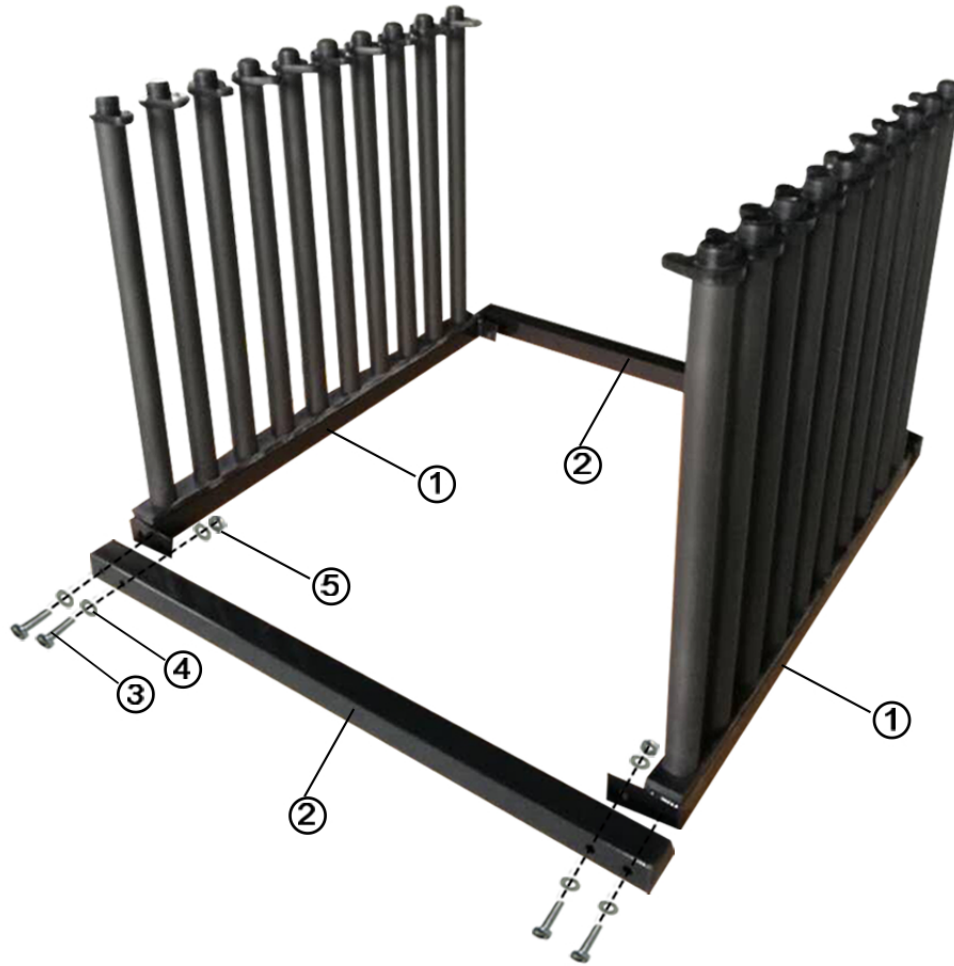

## 9-Lite Truck Bed Windshield Rack TCP WR-504

## PARTS BREAKDOWN

### PART LIST

NO.	Description	Q'ty
1	Windshield Holders	2
2	Connecting Bar	2
3	Bolts	8
4	Washers	12
5	Nuts	4